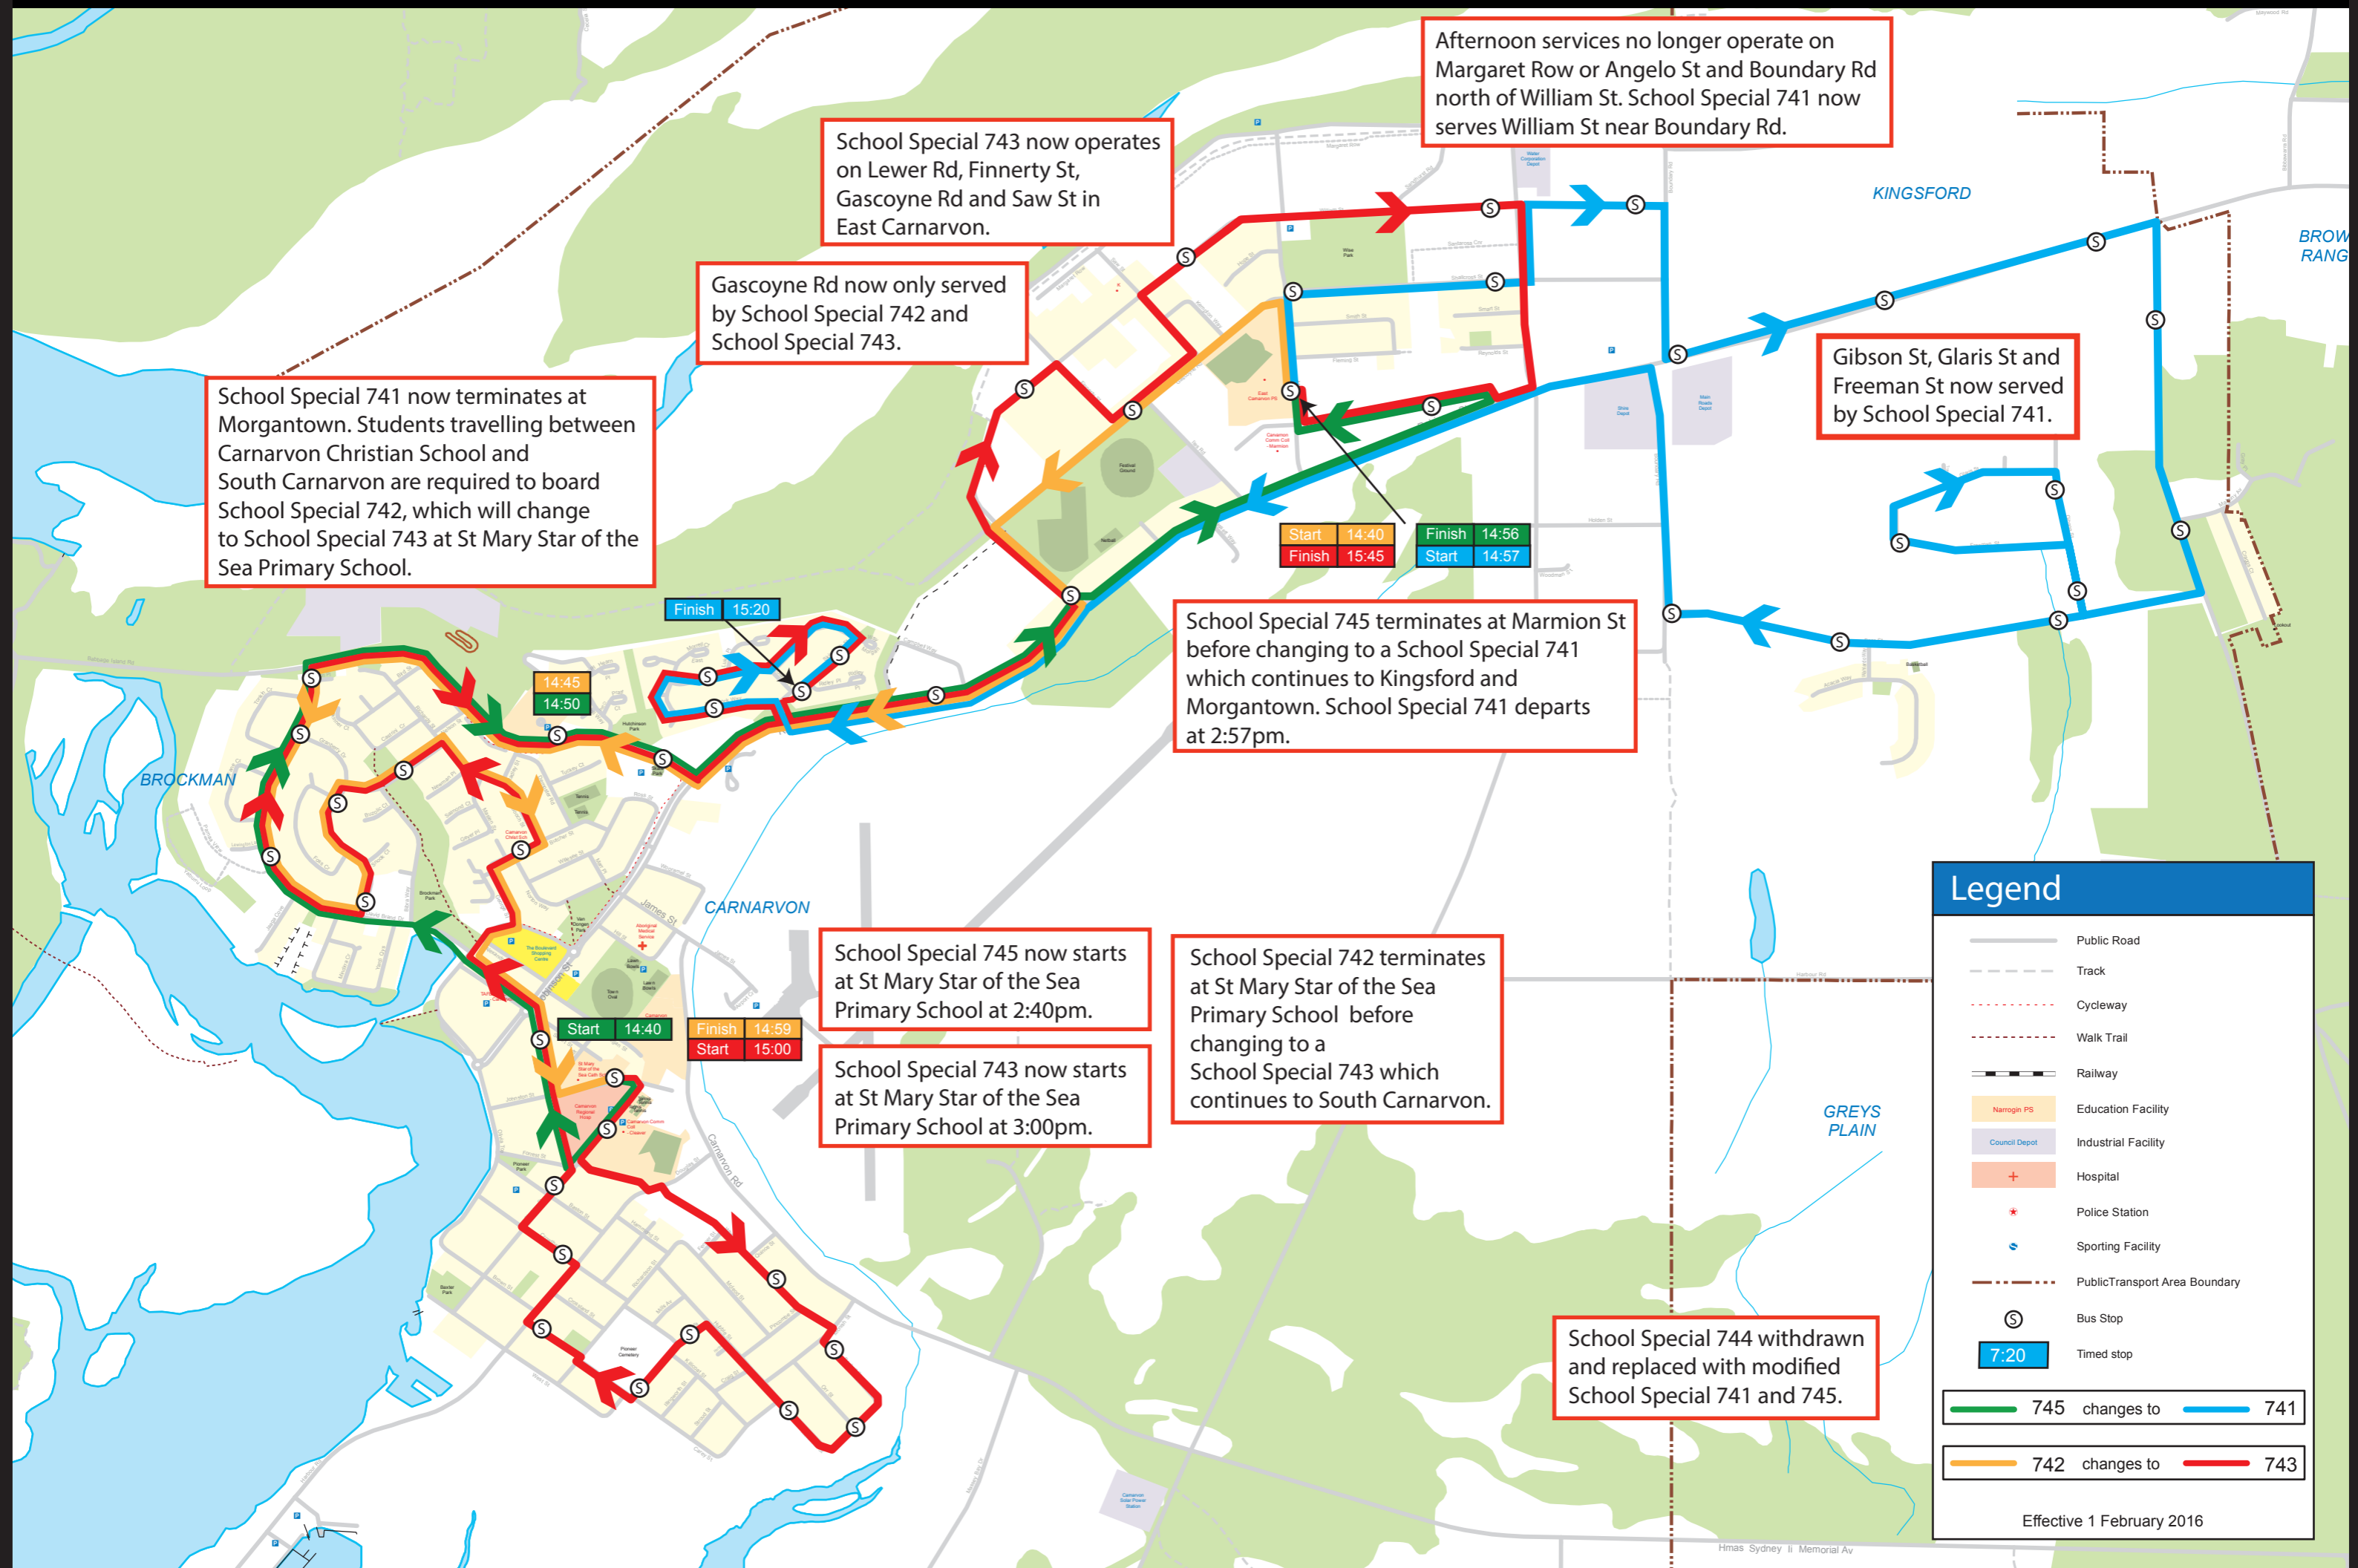

TransCarnarvon Afternoon School Bus Routes 741, 742, 743, 745

Afternoon services no longer operate on Margaret Row or Angelo St and Boundary Rd north of William St. School Special 741 now serves William St near Boundary Rd.

School Special 743 now operates on Lever Rd, Finnerty St, Gascoyne Rd and Saw St in East Carnarvon.

Gascoyne Rd now only served by School Special 742 and School Special 743.

School Special 741 now terminates at Morgantown. Students travelling between Carnarvon Christian School and South Carnarvon are required to board School Special 742, which will change to School Special 743 at St Mary Star of the Sea Primary School.

Gibson St, Glaris St and Freeman St now served by School Special 741.

Start	14:40	Finish	14:56
Finish	15:45	Start	14:57

School Special 745 terminates at Marmion St before changing to a School Special 741 which continues to Kingsford and Morgantown. School Special 741 departs at 2:57pm.

Finish 15:20

14:45	14:50
-------	-------

School Special 745 now starts at St Mary Star of the Sea Primary School at 2:40pm.

School Special 742 terminates at St Mary Star of the Sea Primary School before changing to a School Special 743 which continues to South Carnarvon.